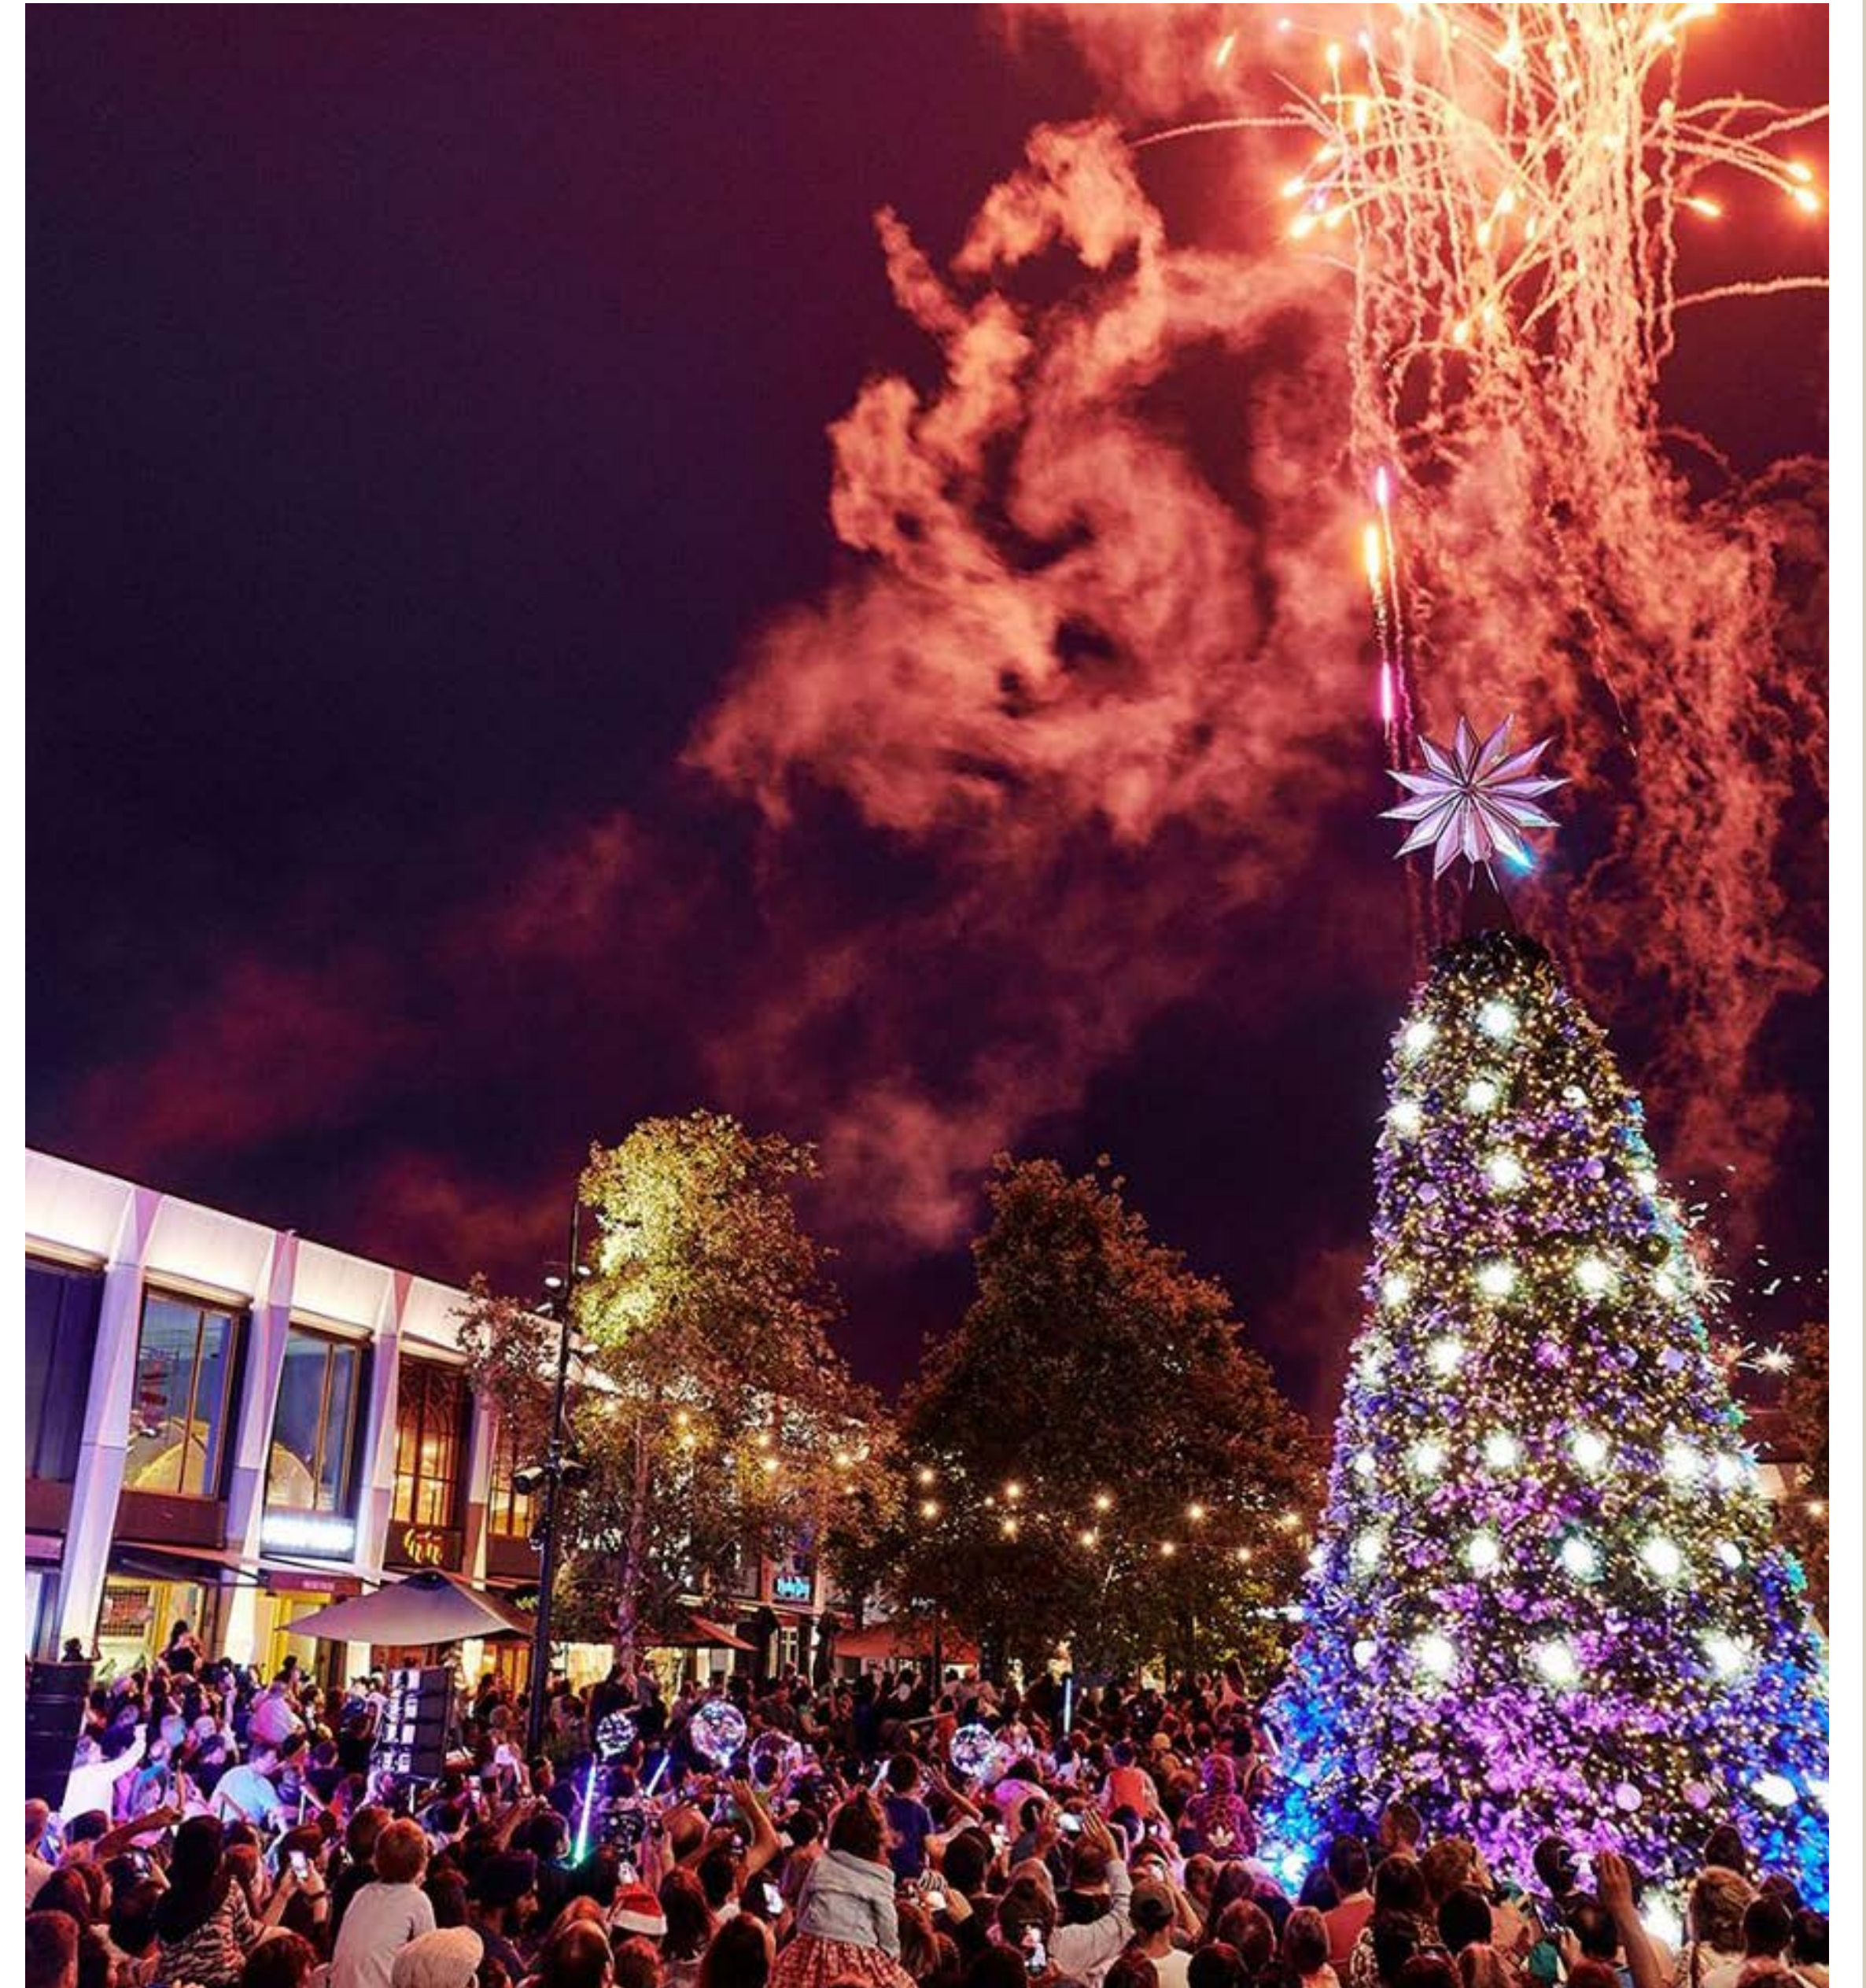

Bespoke Creations

Showtime Attractions creates unforgettable experiences...

Our in-house creative team are world class. We develop concepts that align with your brand identity- from ideas, to render, to production and execution.

Whether it's a unique lighting of the tree event, a special Santa's Arrival or a fully immersive interactive Christmas activation throughout your centre, we can make the impossible, possible.

LET US BRING CHRISTMAS TO LIFE IN YOUR CENTRE FROM
CONCEPT RIGHT THROUGH TO EXECUTION.