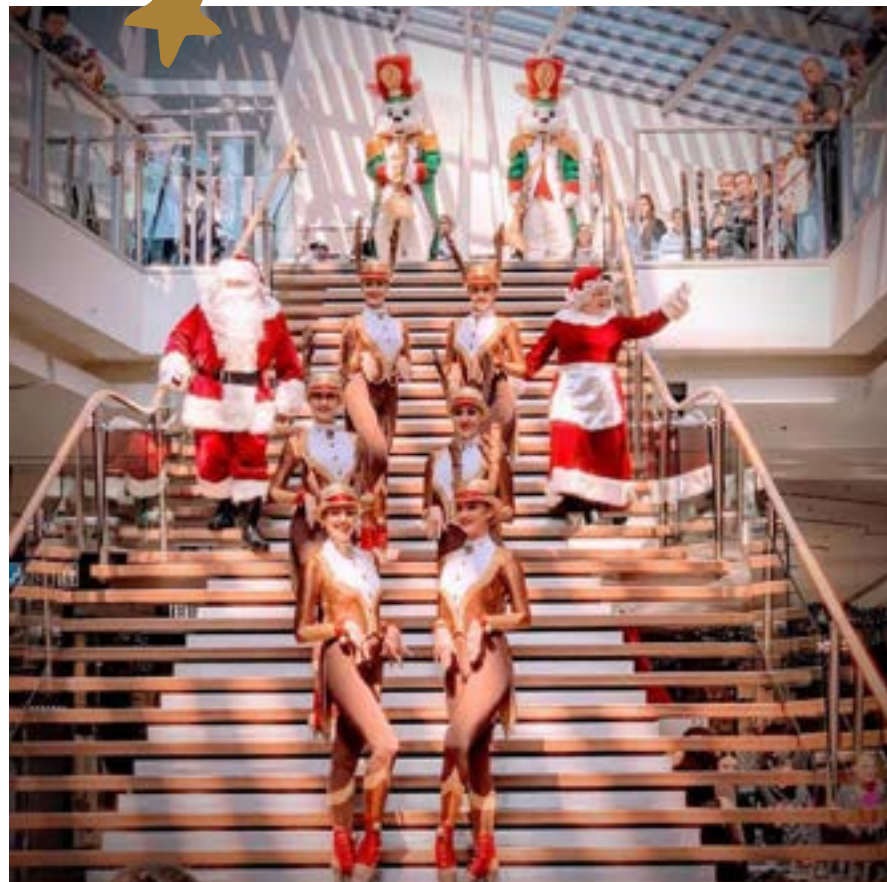

SHOWTIME ATTRACTIONS PRESENTS

Christmas
2023

SHOWTIME ATTRACTIONS

This Christmas believe in the magic!

At Showtime Attractions, we understand the importance of bringing Christmas to life during the holiday season. We understand the need to combine tradition, excitement and surprise to your customers. Our dedicated team will deliver the highest level of entertainment, using the latest trends and popular brands all while embracing the essence of Christmas. We have the expertise to create and deliver unforgettable attractions to entertain, customising each event to suit your budget and brief. Our job is to make you and your customers believe in the magic of Christmas.

Santa's Grand Arrival

SANTA'S ARRIVAL PARADE IS ONE OF THE HIGHLIGHTS OF THE CHRISTMAS SEASON FOR THE WHOLE FAMILY AND IS GUARANTEED TO GET EVERYONE INTO THE CHRISTMAS SPIRIT.

Showtime Attractions can organise a traditional or unique Santa's Arrival for you, with options for licensed or generic characters, and anything from 10-100 performers welcoming the man of the moment.