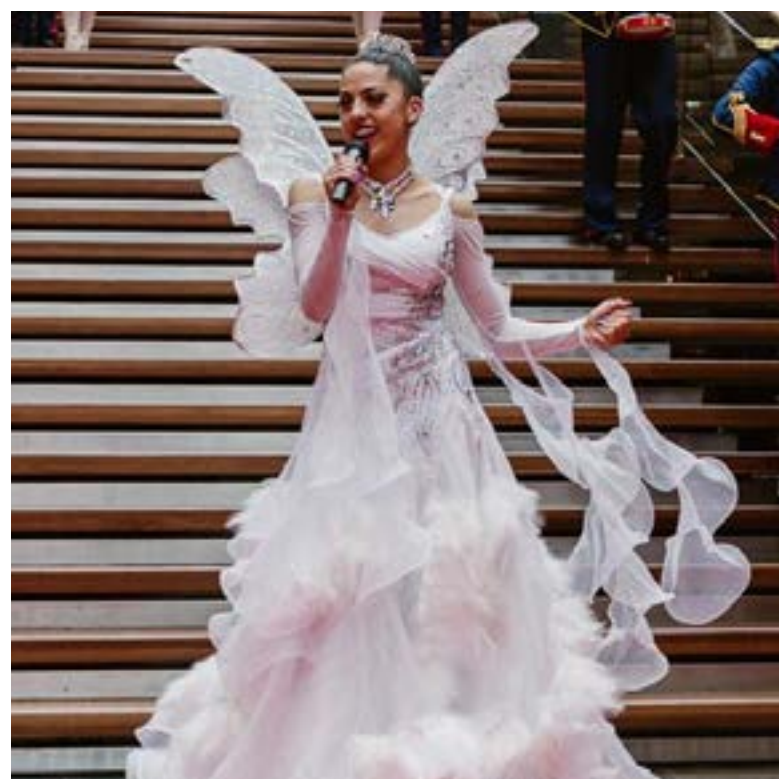

Bring the magic of Christmas to life with spectacular entertainment!